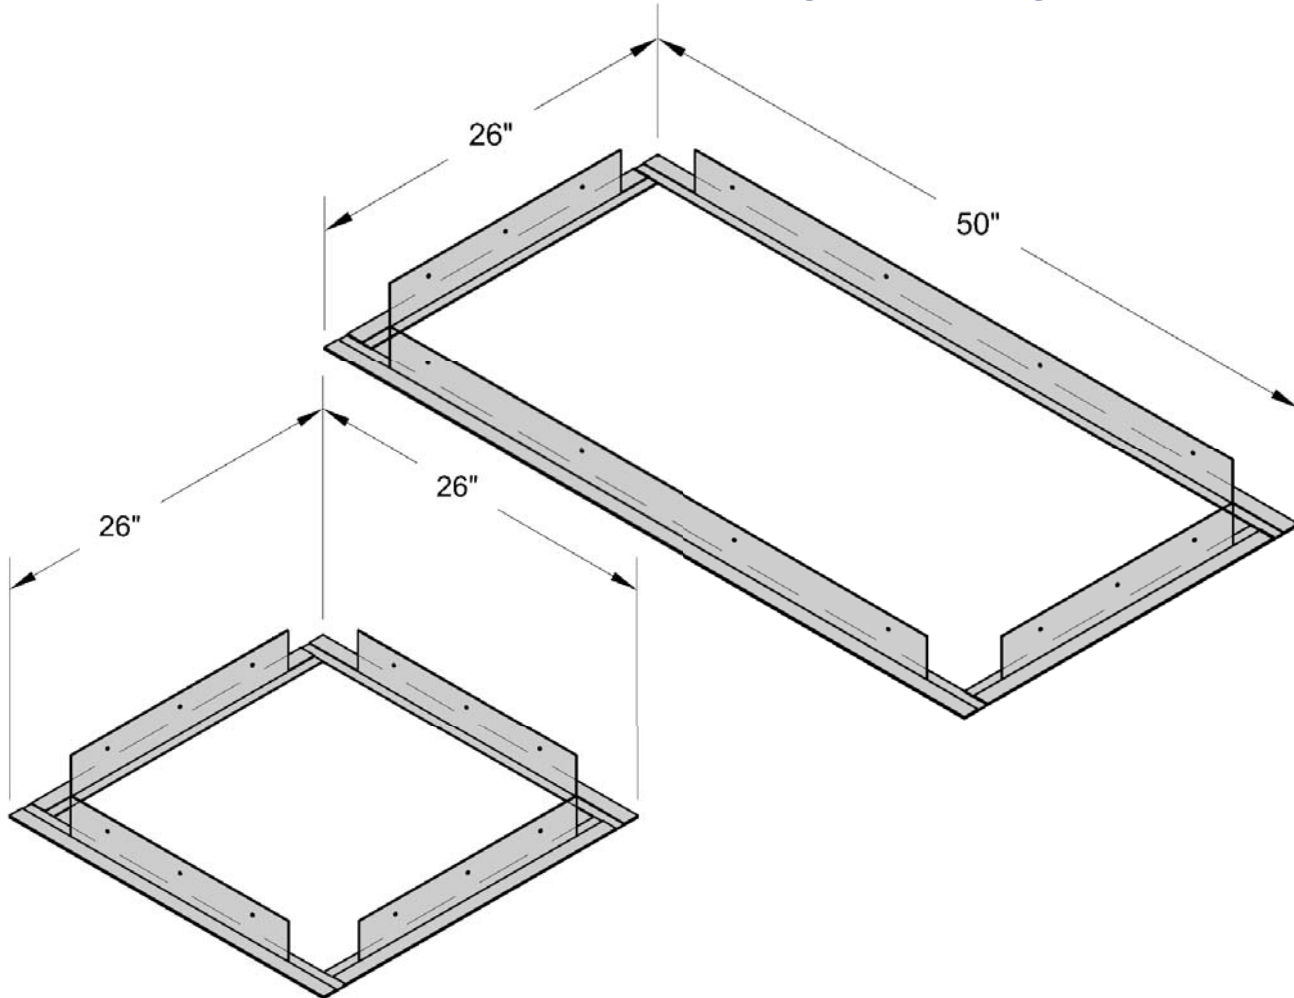

**FEATURES:**

- ☑ **304 Stainless Steel Construction**
- ☑ **Use in Hard Ceiling Applications**
- ☑ **For Use with Ducted or Fan Powered Modules**
- ☑ **Easy to Install**
- ☑ **Offers Replacement to 1½ T-Bar**
- ☑ **Solution for Sheet Rock Applications**

The TRI-MET Sheet Rock Adapter Flange is constructed of 304 Stainless Steel and is used to mount ducted or fan powered modules. The TRI-MET Sheet Rock Adapter Flange is for use in hard ceiling applications, like sheet rock or plasterboard, that do not have a T-Bar system.

## Technical Data

Model	L	W	Inside L	Inside W
2 x 2	26"	26"	24"	24"
2 x 4	50"	26"	48"	24"

*Designed to house a 2 x 2 (23-5/8" x 23-5/8" Exact) and a 2 x 4 (23-5/8" x 47-5/8" Exact) HEPA Module*

Tri-Dim Filter Corporation is committed to continual product development – all descriptions, specifications and performance data are subject to change without notice.